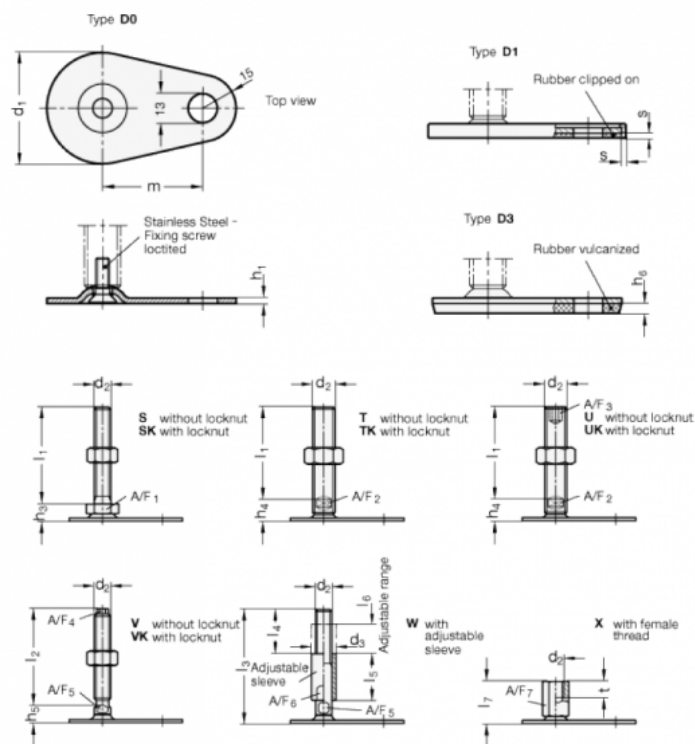

Article number: 204360M16135D1W

Description: E+G levelling foot  
GN 43-60-M16-135-D1-W

Note: W With adjustable sleeve , Hygienic Version, Wrench flat at the bottom

## Measures

A/F5 = 12	l4 = 45
A/F6 = 20	l5 = 45
d1 = 60	l6 = 29
d2 = M16	m = 50
d3 = 24	s = 2
h1 = 2.5	
h6 =	
l3 = 135	